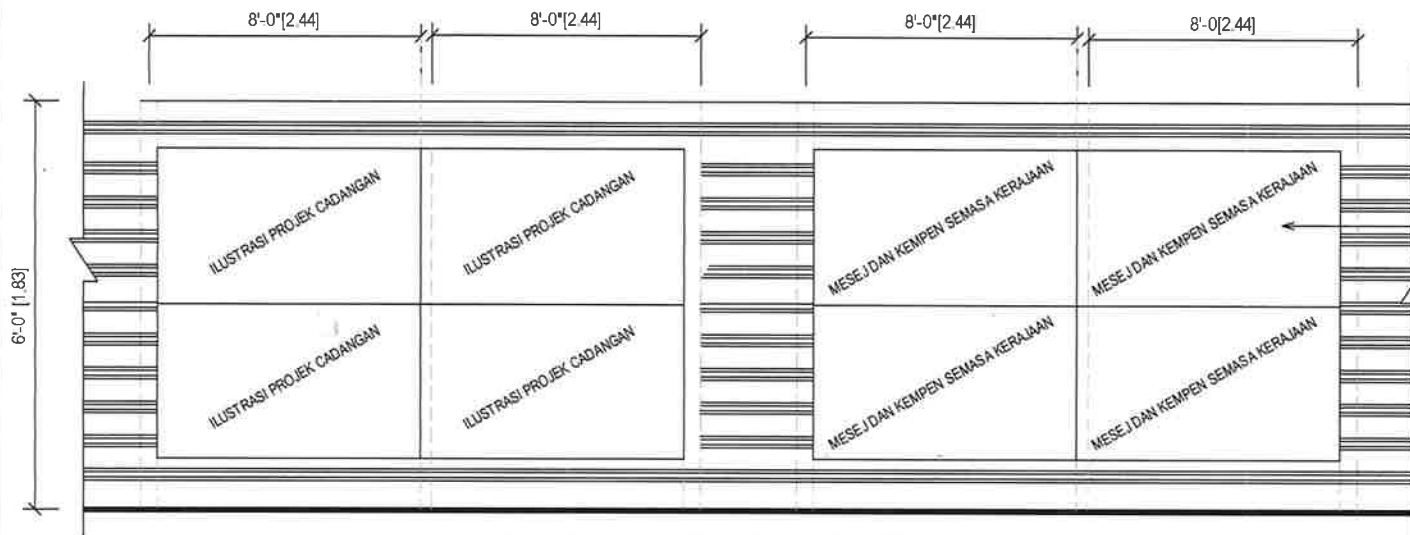

PLAN OF HOARDING
SCALE : 1/2" TO 1'-0"

SIDE ELEVATION OF HOARDING
SCALE : 1/2" TO 1'-0"

FRONT ELEVATION OF HOARDING
SCALE : 1/2" TO 1'-0"

PRINTED DESIGN
STICKER @ BANNER
(PROPOSED BY PSP)

MAJLIS PERBANDARAN
MANJUNG

TAJUK LUKISAN:

PLAN OF HOARDING
FRONT ELEVATION OF HOARDING
SIDE ELEVATION OF HOARDING

TAJUK PROJEK:

PAPAN DENDENG
[HOARDING]

Scala:		Tarikh:	2015
Dilukis:		Disemak:	

DRAWING NO:

MPM / JBG / PD / A -01 PIN 2021