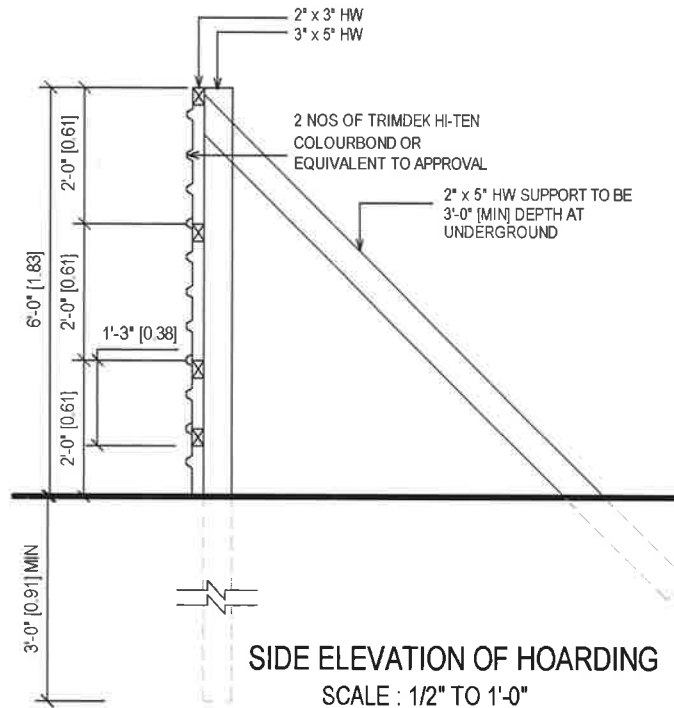

PLAN OF HOARDING
SCALE : 1/2" TO 1'-0"

SIDE ELEVATION OF HOARDING
SCALE : 1/2" TO 1'-0"

FRONT ELEVATION OF HOARDING
SCALE : 1/2" TO 1'-0"

PRINTED DESIGN
STICKER @ BANNER
(PROPOSED BY PSP)

MAJLIS PERBANDARAN
MANJUNG

TAJUK LUKISAN:

PLAN OF HOARDING
FRONT ELEVATION OF HOARDING
SIDE ELEVATION OF HOARDING

TAJUK PROJEK:

PAPAN DENDENG
[HOARDING]

Scala:		Tarikh:	2015
Dilukis:		Disemak:	

DRAWING NO:

MPM / JBG / PD / A -01 PIN 2021